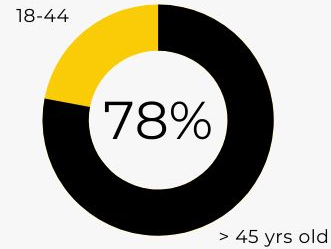

# PRIMARY RESEARCH

47

Survey  
Participants

13

Zoom Interviews  
45 min - 1 hr long

22 Women 23 Men  
\*2 declined to answer

Where Beekeepers Came From

Most Useful Beekeeping Tool  
Hive Tool

Age of Beekeepers

Average Time of  
Hive Inspection

30 min - 1 hr

Years of Experience

Main Issue with Smoker

Starting & Making It  
Last