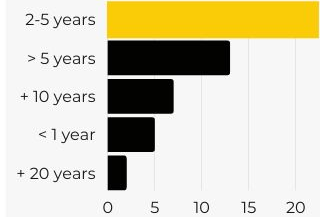

# PRIMARY RESEARCH

47

Survey  
Participants

13

Zoom Interviews  
45 min - 1 hr long

22 Women 23 Men  
\*2 declined to answer

Where Beekeepers Came From

Most Useful Beekeeping Tool  
Hive Tool

Age of Beekeepers

Average Time of  
Hive Inspection

30 min - 1 hr

Years of Experience

Main Issue with Smoker

Starting & Making It  
Last

# THEMES

Beekeepers improvise tools to make their process easier.

HAZARDS